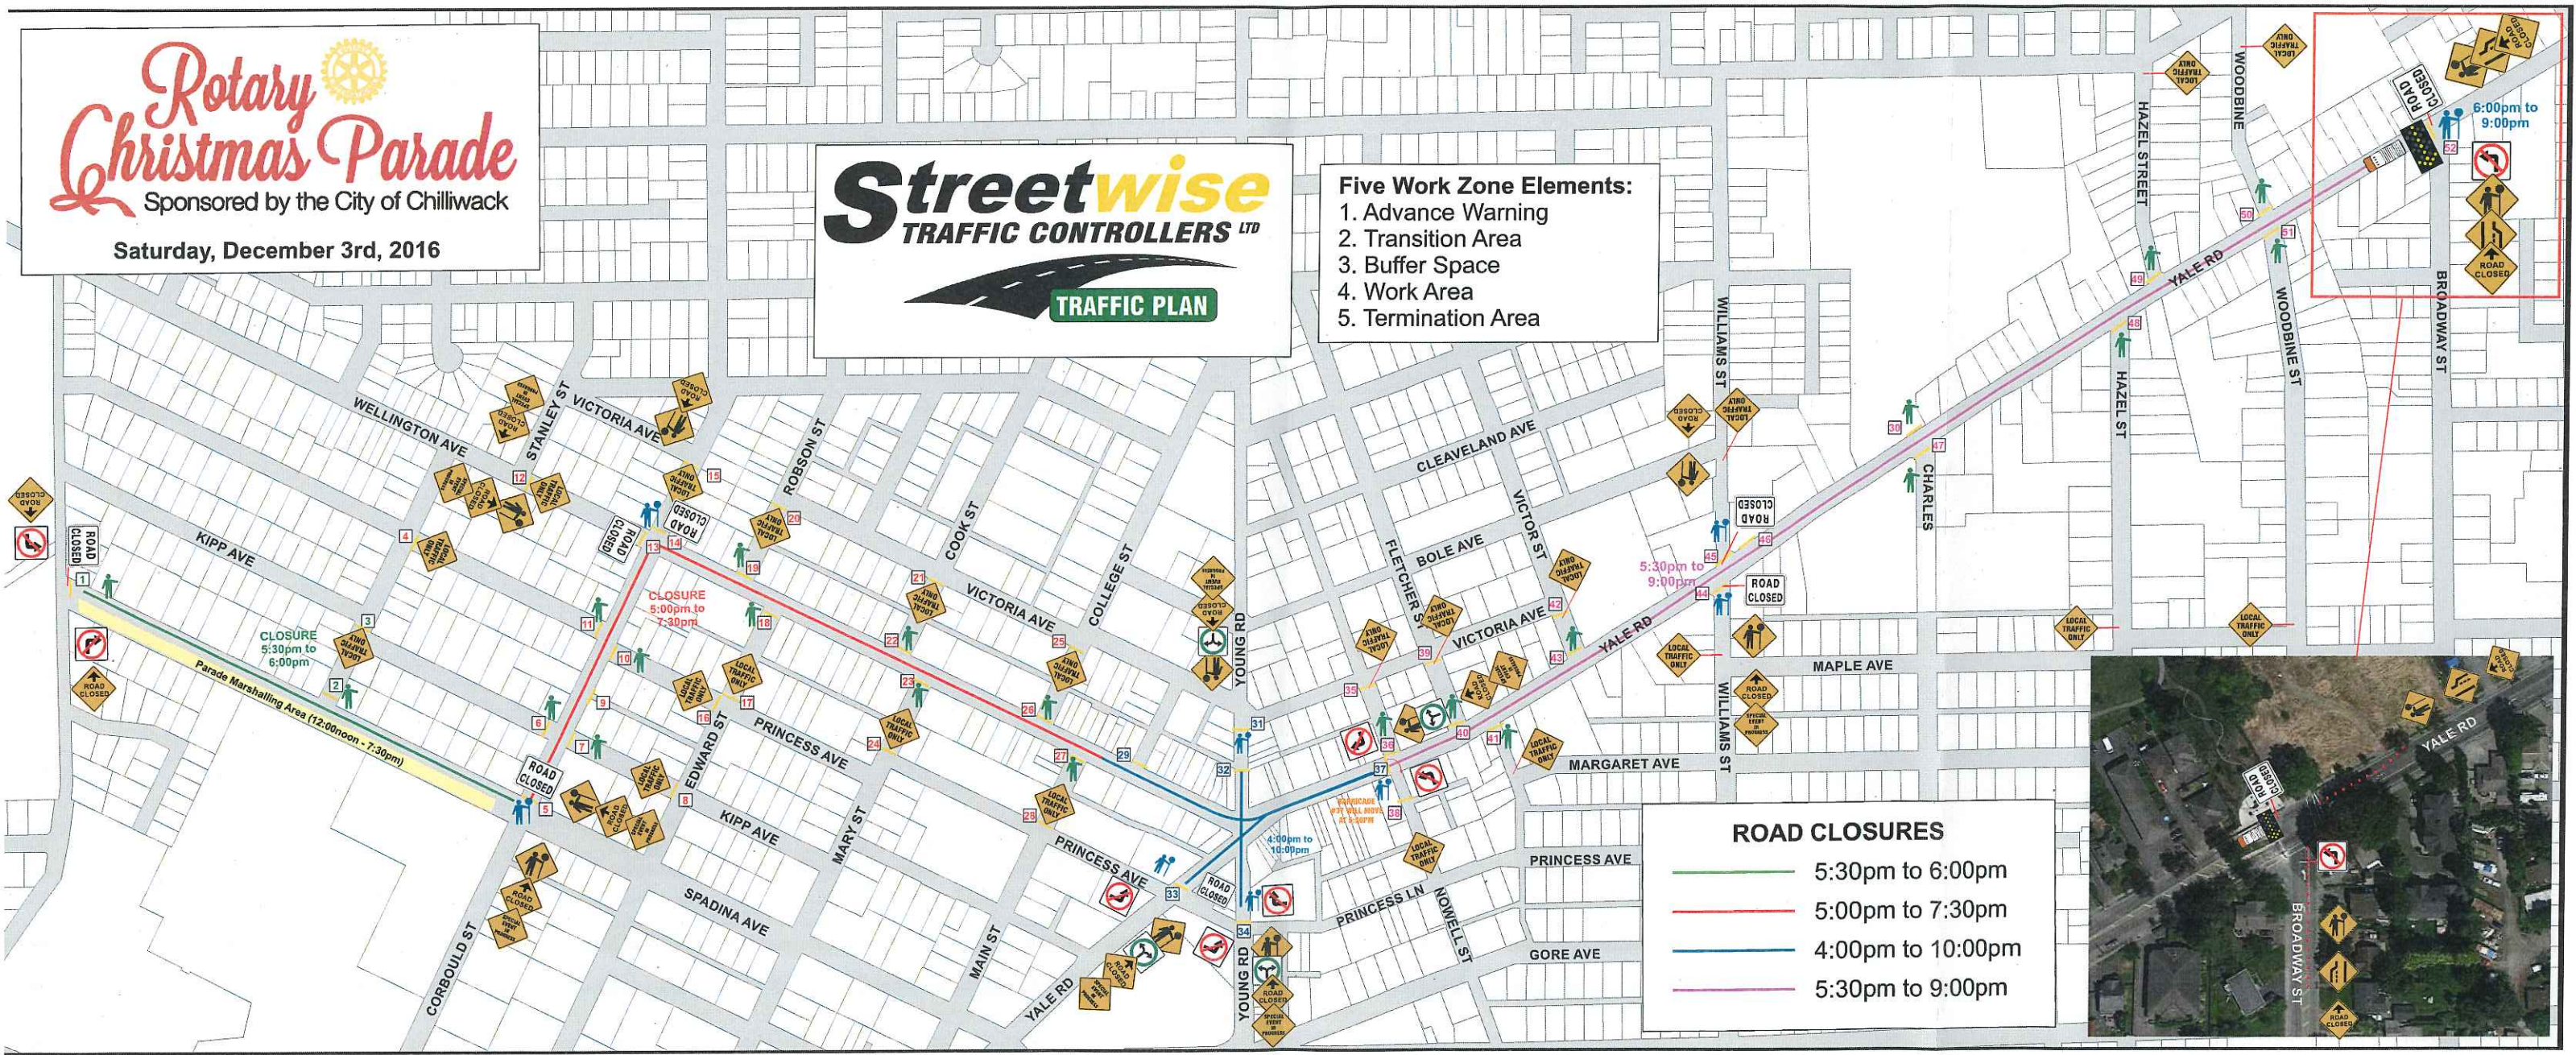

Rotary Christmas Parade

sponsored in part by

Saturday December 3, 2016 at 5:30

Downtown

Experience Downtown...
the place to be
SHOP EAT LIVE PLAY

Mill Street & Wellington
Covered seating for people with limited mobility and for our Seniors,
2 pm Kids Ornament Making at Vineyard Community Centre

Wellington at College by Decades
Bleachers, Washroom

Princess Lane Old Paramount Area
Bleachers, Bathroom, Selfies with Santa! at Coffee
Plus from 2:30pm to 4:30pm

Five Corners / Park
Washrooms, VIP Tent, Bleachers
Parade Commentary, Shaw Cable,

Road Closures

- 12 (noon) to 7:30pm
- 4:00 pm to 10:00pm
- 5:00 pm to 9:00 pm
- 5:30pm to 9:00pm
- 5:30 pm to 9:00pm Post Marshalling

chilliwackchristmasparade.com

Rotary Christmas Parade

Sponsored by the City of Chilliwack

Saturday, December 3rd, 2016

- Five Work Zone Elements:**
1. Advance Warning
 2. Transition Area
 3. Buffer Space
 4. Work Area
 5. Termination Area

ROAD CLOSURES

—	5:30pm to 6:00pm
—	5:00pm to 7:30pm
—	4:00pm to 10:00pm
—	5:30pm to 9:00pm