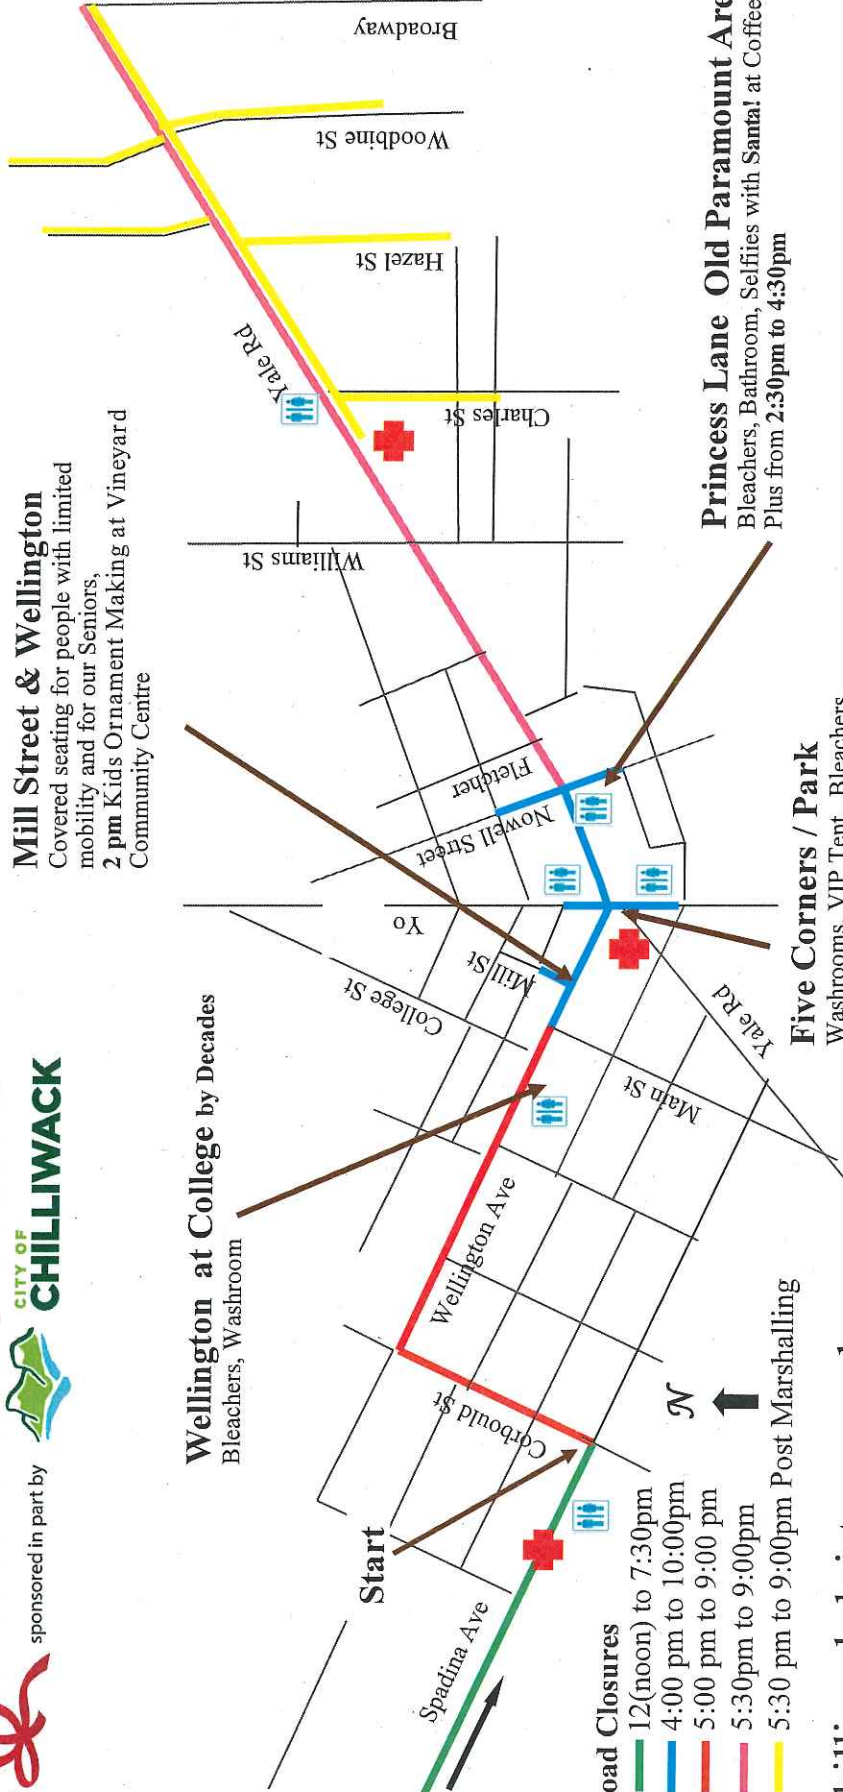

Rotary Christmas Parade

sponsored in part by

Saturday December 3, 2016 at 5:30

Downtown

Experience Downtown...
the place to be
SHOP EAT LIVE PLAY

Mill Street & Wellington
Covered seating for people with limited mobility and for our Seniors,
2 pm Kids Ornament Making at Vineyard Community Centre

Wellington at College by Decades
Bleachers, Washroom

Princess Lane Old Paramount Area
Bleachers, Bathroom, Selfies with Santa! at Coffee
Plus from 2:30pm to 4:30pm

Five Corners / Park
Washrooms, VIP Tent, Bleachers
Parade Commentary, Shaw Cable,

Road Closures

- 12 (noon) to 7:30pm
- 4:00 pm to 10:00pm
- 5:00 pm to 9:00 pm
- 5:30pm to 9:00pm
- 5:30 pm to 9:00pm Post Marshalling

chilliwackchristmasparade.com

Rotary Christmas Parade

Sponsored by the City of Chilliwack

Saturday, December 3rd, 2016

- Five Work Zone Elements:**
1. Advance Warning
 2. Transition Area
 3. Buffer Space
 4. Work Area
 5. Termination Area

ROAD CLOSURES

—	5:30pm to 6:00pm
—	5:00pm to 7:30pm
—	4:00pm to 10:00pm
—	5:30pm to 9:00pm